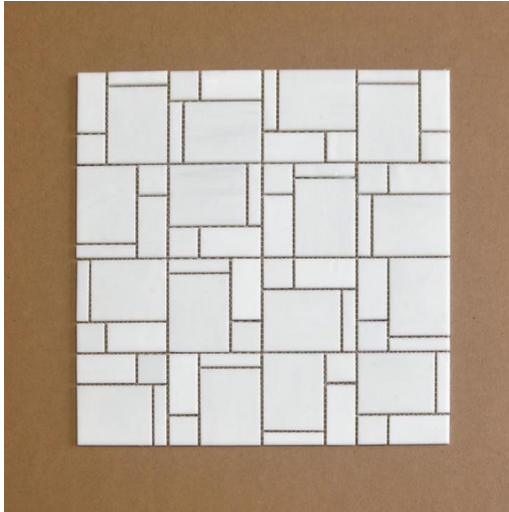

Product Specification Sheet