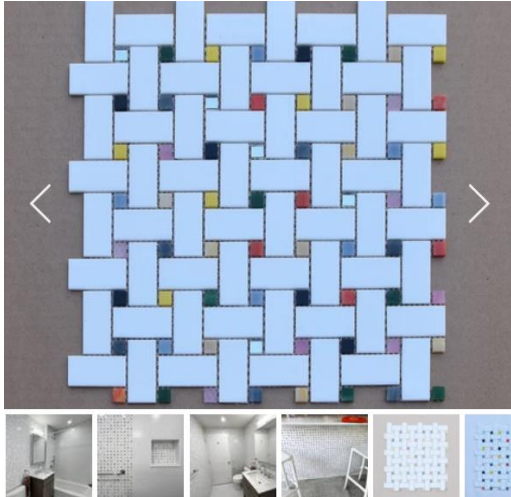

Product Specification Sheet