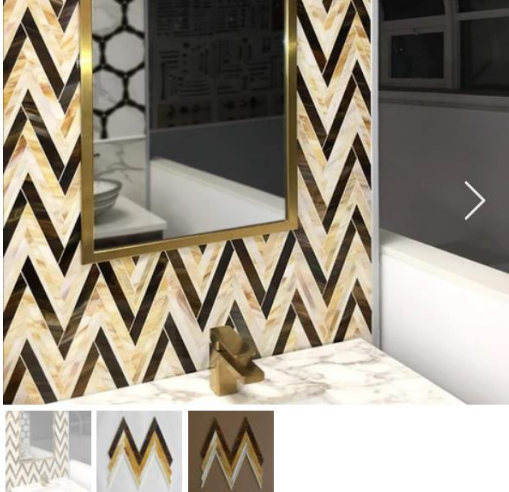

Allison Eden Studios, LLC.

Ph: (212) 643-2426 Email: allison@allisoneden.com

164 Cook St, Brooklyn NY 11206

Visit us at: www.allisoneden.com

Scan To
Visit Us

Product Specification Sheet

CUSTOMER COPY

Glass Mosaic Collection

Truffle

SKU #:

Category: Stock Glass Mosaic

Tags:

Truffle, Glass Mosaic, Zig Zag Tile, Ready-to-Ship, Interlocking, Modern Design, Contemporary, Brooklyn, New York, Sleek, Sophisticated, Easy Installation, DIY, Professional, Versatile, Kitchen, Bathroom, Feature Wall, Backsplash,

Product Info:

Size: 14.75" X 12.875" X 1/8"

Weight: 1.5 lb/sf

Materials: Stock Glass Mosaics

ABOUT ALLISON EDEN

Welcome to Allison Eden Studios, where artistry meets tile craftsmanship in the heart of Brooklyn!

At the forefront of our studio is Allison Eden, a visionary glass mosaic artist whose creativity knows no bounds. Since 1993, Allison has been transforming spaces with her stunning mosaic artwork, utilizing glass as her primary medium. What sets Allison Eden products apart from other tile brands is the fact that each design is born from Allison's original artwork, infused with her unique artistic vision and passion for creativity.

With a keen eye for color, texture, and pattern, Allison's designs captivate the senses and breathe life into any space they adorn. While our product offerings have expanded to include stone and other mediums over the years, they remain rooted in Allison's iconic glass mosaic art designs and patterns.

At Allison Eden Studios, we offer a diverse range of custom and ready-to-ship products and artwork, catering to residential, commercial, and hospitality projects alike. Whether you're seeking a bespoke mosaic masterpiece or ready-made tile designs to elevate your space, we have you covered.