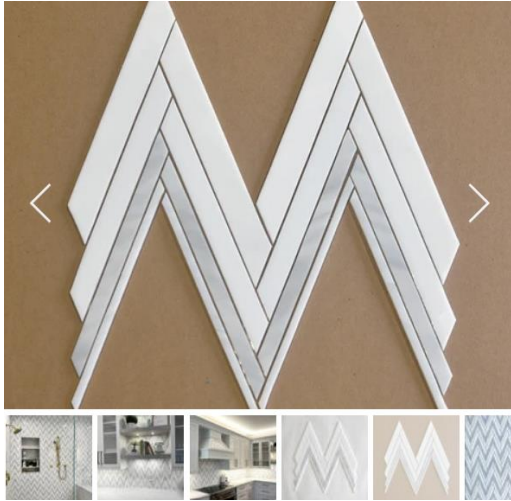

Product Specification Sheet