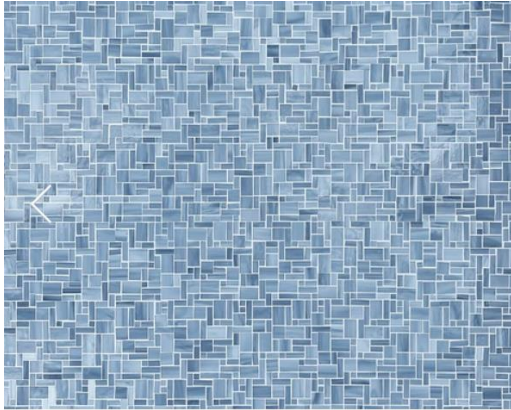

Product Specification Sheet